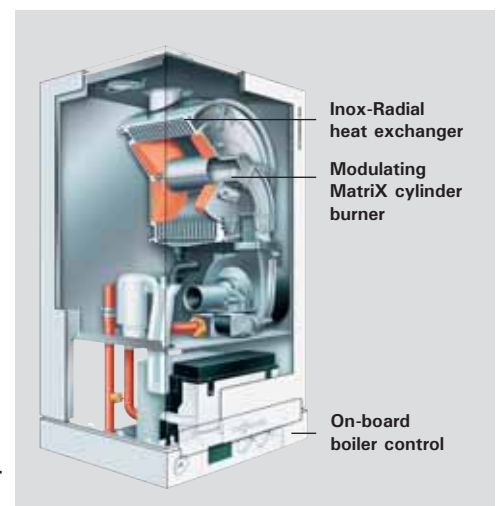

■ **Extremely Quiet Operation;** quieter than most refrigerators.

Viessmann made stainless steel Inox-Radial heat exchanger

Viessmann made stainless steel MatriX cylinder burner

■ **Compact, Lightweight Design** and zero clearance to combustibles.

■ **Built-in Automatic Frost Protection** prevents freeze-up during long shut-off periods.

■ **Limited Lifetime Warranty** in residential applications.

VITODENS 100-W		WB1B	26	35
Rated input range		MBH	37-91	37-118
Total dimensions	Width	inches	15 3/4	15 3/4
	Height	inches	28 1/2	28 1/2
	Depth	inches	14 7/8	14 7/8
Weight	lbs		95	95